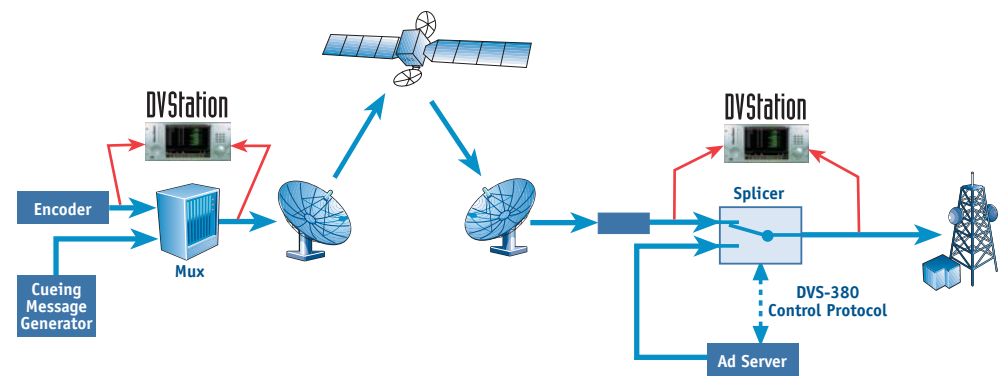

service integrity
signal integrity
remote monitoring