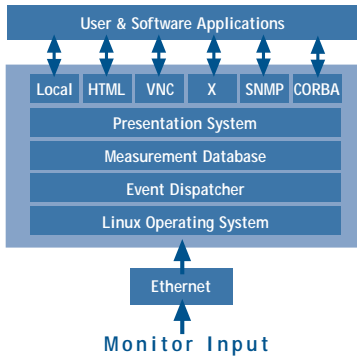

Service Bandwidth and Alarm Thresholds