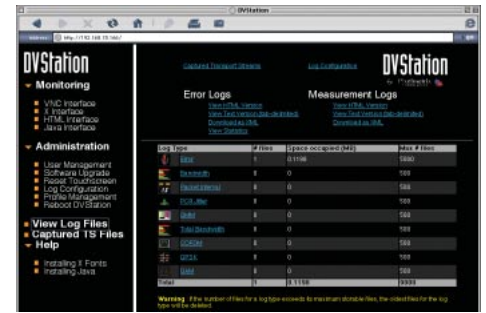

Extensive Log Management System