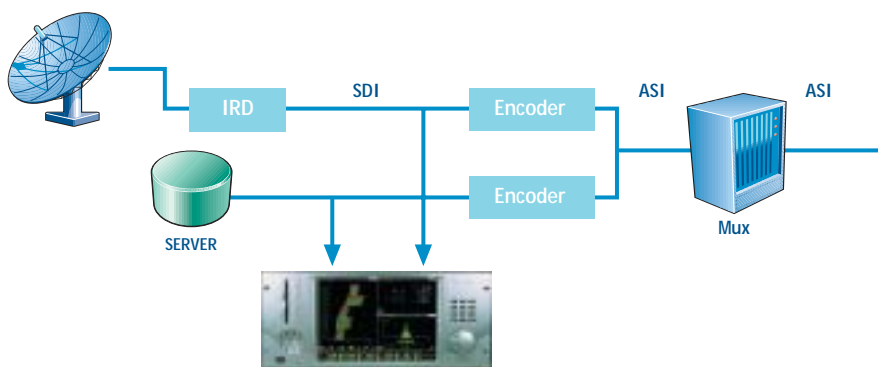

DVStation: Advanced Monitoring for Digital Networks

Quality Monitor Module

- Real-time Picture Quality Evaluation
- Real-time monitoring without a reference signal
- Source material independent
- Supports both NTSC and PAL
- Automate impairment detection
 - MPEG Quality
 - Black out
 - Freeze frame
- HTML, VNC, X-Window, SNMP and CORBA Remote Control
- Extensive long term logging of picture quality
- Built in trend analysis and graphing
- Extensible alarm system

BANDWIDTH VS. PICTURE QUALITY

SINGLE-ENDED MEASUREMENT

GRAPHICAL DISPLAY

Web Log Display
Measurement Log Display
View Summary Report

DVStation Quality Monitor Log (qmmlog.20011112.2) [View as text file \(download\)](#)

Port 4 (04)

Time	UTC Time	Status	Source Name	Mean Quality	Min Quality	Max Quality	Integration Factor	Quality State
14:55:35.412	08:55:35.412(+8:00)	OK	Port 4	3.947	2.844	4.813	5	Good
14:55:35.413	08:55:35.413(+8:00)	OK	Port 4	4.016	3.394	4.348	5	Good
14:55:35.415	08:55:35.415(+8:00)	OK	Port 4	3.959	2.856	4.307	5	Good
14:55:36.417	08:55:36.417(+8:00)	OK	Port 4	3.286	2.108	4.828	5	Good
14:55:36.413	08:55:36.413(+8:00)	OK	Port 4	3.289	2.552	4.258	5	Good
14:55:36.412	08:55:36.412(+8:00)	OK	Port 4	3.672	2.363	4.463	5	Good
14:55:35.418	08:55:35.418(+8:00)	OK	Port 4	4.049	2.552	4.813	5	Good
14:55:40.413	08:55:40.413(+8:00)	OK	Port 4	3.581	2.861	4.467	5	Good
14:55:45.415	08:55:45.415(+8:00)	OK	Port 4	4.032	2.394	4.307	5	Good
14:55:50.426	08:55:50.426(+8:00)	OK	Port 4	3.581	2.526	4.206	5	Good
14:55:55.417	08:55:55.417(+8:00)	OK	Port 4	3.230	2.155	3.357	5	Good
14:56:00.508	08:56:00.508(+8:00)	OK	Port 4	3.231	2.363	4.355	5	Good